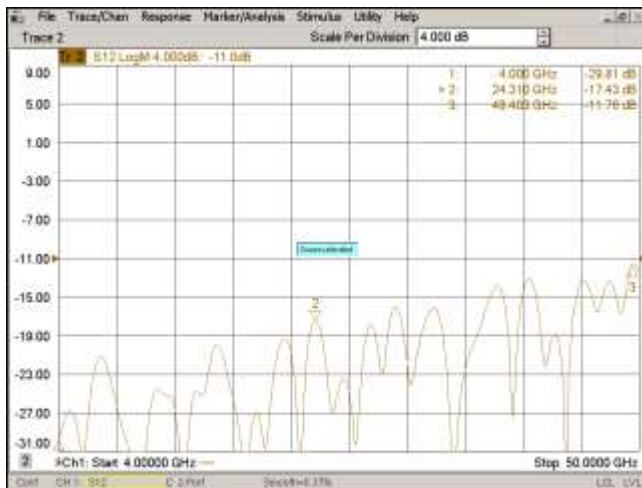

成都利德尔科技有限公司 ChengDu Leader Microwave Technology Co.,Ltd

电话: 028-65199117 传真: 028-65199116

<http://www.leadermicrowave.com> sales@leader-mw.com

TEL: +86-28-65199117 FAX: +86-28-65199116

Add: 中国 成都市成华区华翰路 89 号 610000

No.89,Huahan Road, chenghua Zone Chengdu, Sichuan China Zip Code:610000