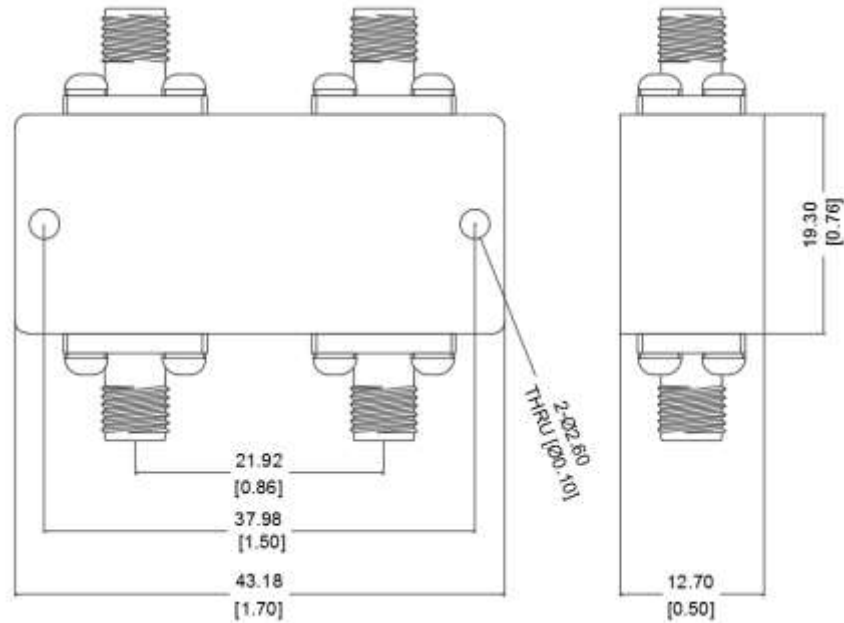

Product: Hybrid Coupler

Part Number: LDQ-0.7/2.7-3NA

Specification					
No.	Parameter	Minimum	Typical	Maximum	Units
1	Frequency range	0.7	-	2.7	GHz
2	Insertion Loss	-	-	0.6	dB
3	Phase Balance:	-	-	±3	dB
4	PIM3	-	-≤-150dBc @(+43dBm×2)		dBm
5	Isolation	20	-		dB
6	VSWR	-	-	1.3	-
7	Power			200	W cw
8	Operating Temperature Range	-40	-	+85	°C
9	Impedance	-	50	-	Ω
10	Connecter	N-F			
11	Preferred finish	Black/yellow/green/silver/blue			

Remarks:

1. Not include Theoretical loss 3db 2. Power rating is for load vswr better than 1.20:1

Environmental Specifications	
Operational Temperature	-40°C~+85°C
Storage Temperature	-50°C~+105°C
Altitude	30,000 ft. (Epoxy Sealed Controlled environment)
	60,000 ft. 1.0psi min (Hermetically Sealed Un-controlled environment) (Optional)
Vibration	25gRMS (15 degrees 2KHz) endurance, 1 hour per axis
Humidity	100% RH at 35°C, 95%RH at 40°C
Shock	20G for 11msec half sine wave, 3 axis both directions
Mechanical Specifications	
Housing	Aluminum
Connector	Passivated or stainless steel
Female Contact:	gold plated beryllium brass
Rohs	compliant
Weight	0.1kg

No.89,Huahan Road, chenghua Zone Chengdu, Sichuan China Zip Code:610000

All Dimensions in mm
Outline Tolerances $\pm 0.5(0.02)$
Mounting Holes Tolerances $\pm 0.2(0.008)$
All Connectors: 2.4-Female

TEST DATA