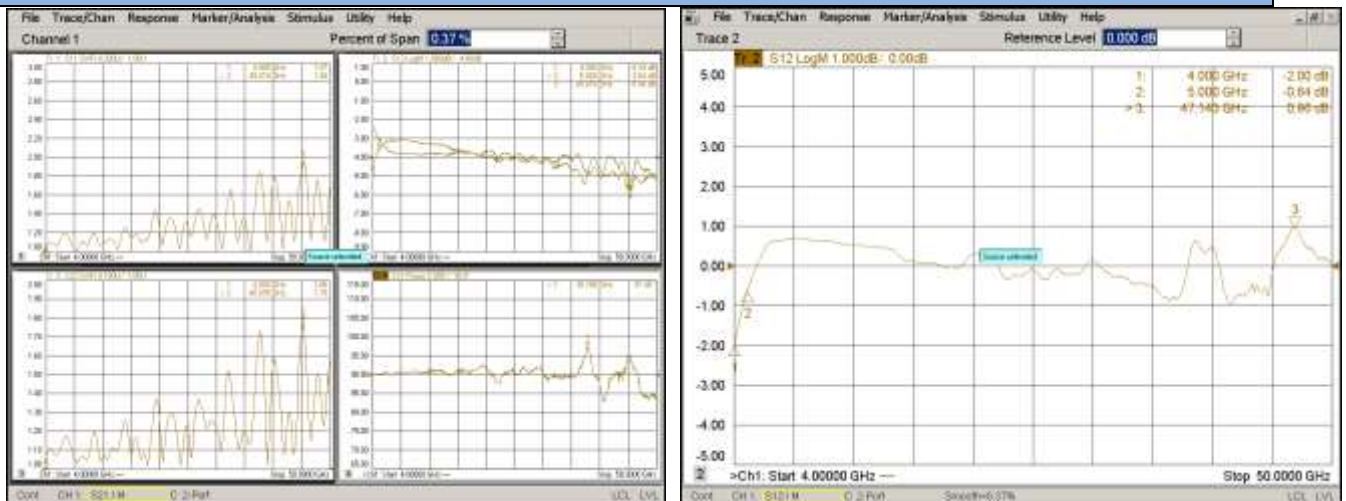

No.89,Huahan Road, chenghua Zone Chengdu, Sichuan China Zip Code:610000

All Dimensions in mm
Outline Tolerances $\pm 0.5(0.02)$
Mounting Holes Tolerances $\pm 0.2(0.008)$
All Connectors: 2.4-Female

TEST DATA